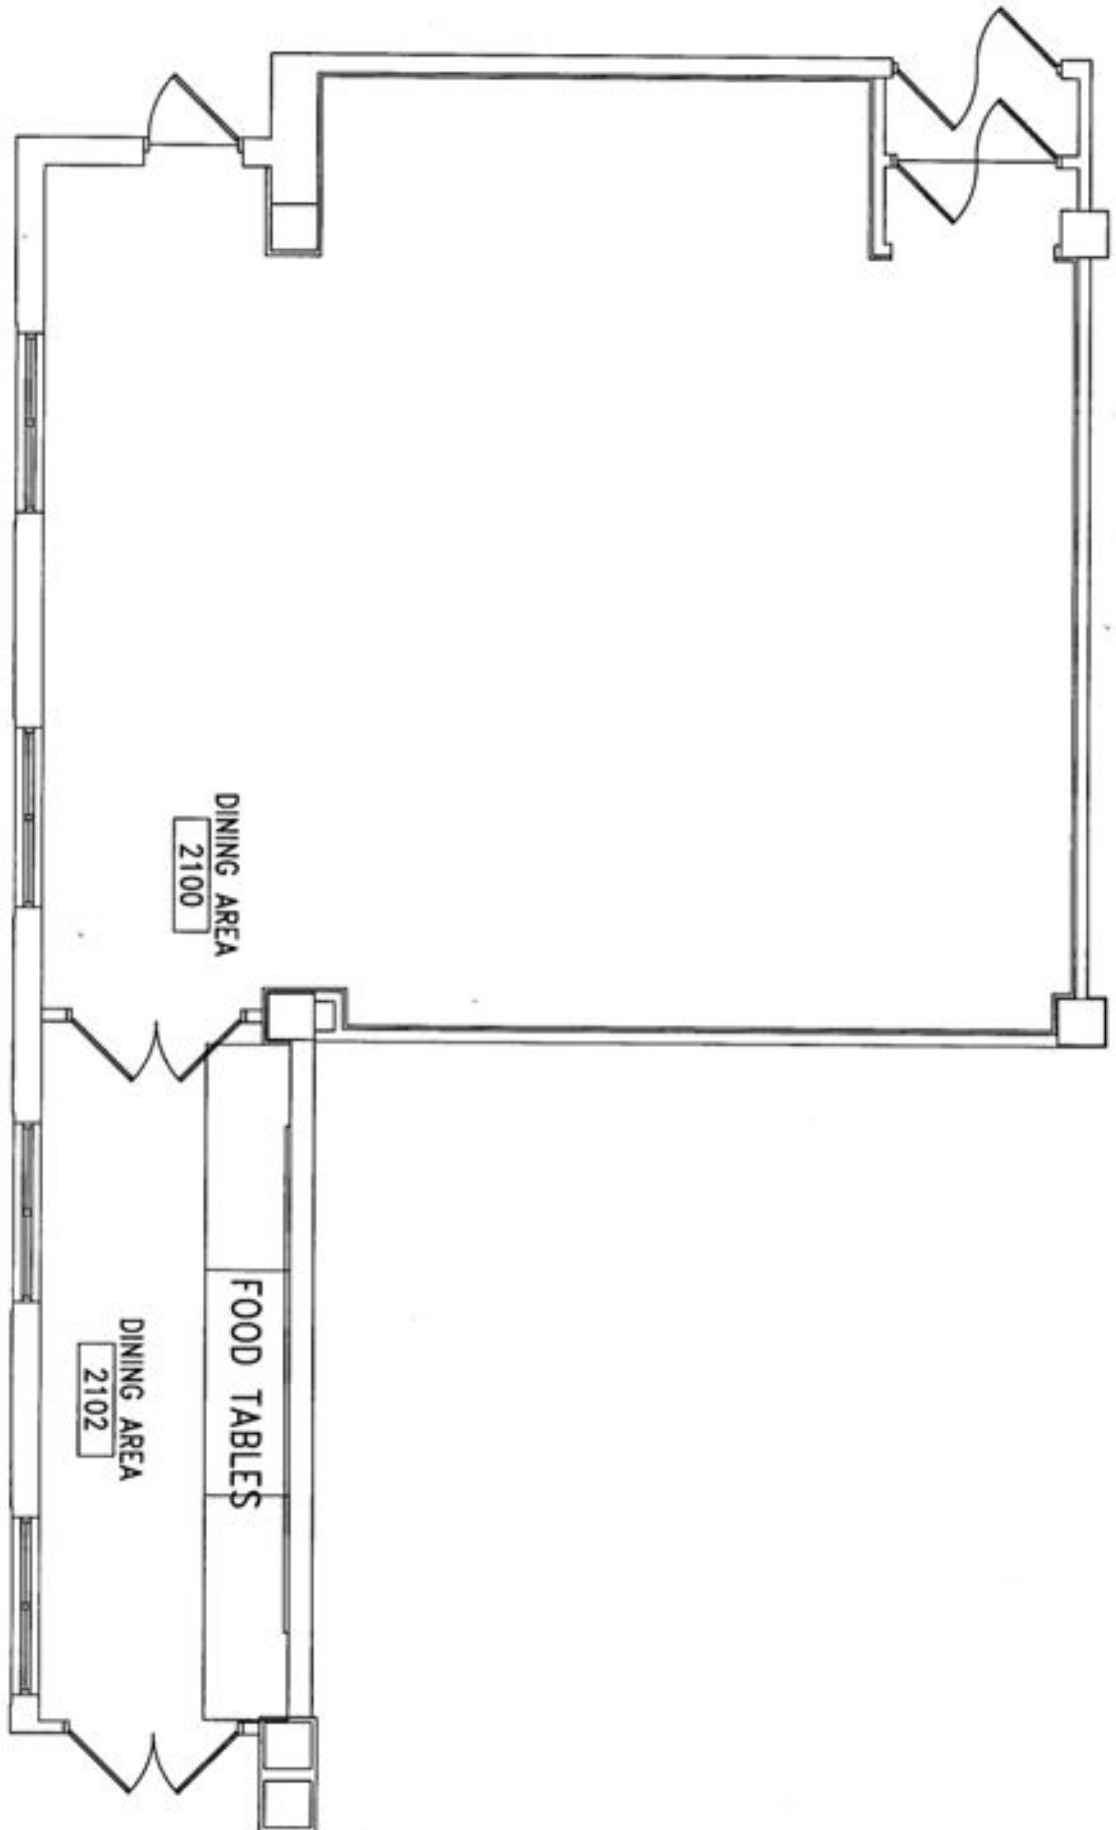

SPANISH ROOM
SUB / 2ND FLOOR
NTS

MEAL STYLE ROUNDS w / FOOD TABLES				
ROOM #	USABLE SQUARE FEETAGE	TOTAL SQUARE FEETAGE	MAXIMUM SEATING	MAXIMUM CAPACITY PER FLOOR
2106	1,528 SQFT	1,579 SQFT	77	77

NOTES: CURRENTLY, WE HAVE A MAXIMUM OF 6000 CHAIRS, 1400 SEATING RECTANGULAR TABLES OR 1400 54" ROUND TABLES FOR USE ON THE FIRST AND SECOND FLOORS.

STUDENT UNION

RESERVABLE ROOM CONFIGURATIONS

Truman State University

Campus Planning Department

201 McCain Kirksville, MO 63501 (660) 783-4302

Date	MARCH 2008
Designer	KPM
Drawn by	KPM
Checked by	MS
Approved by	