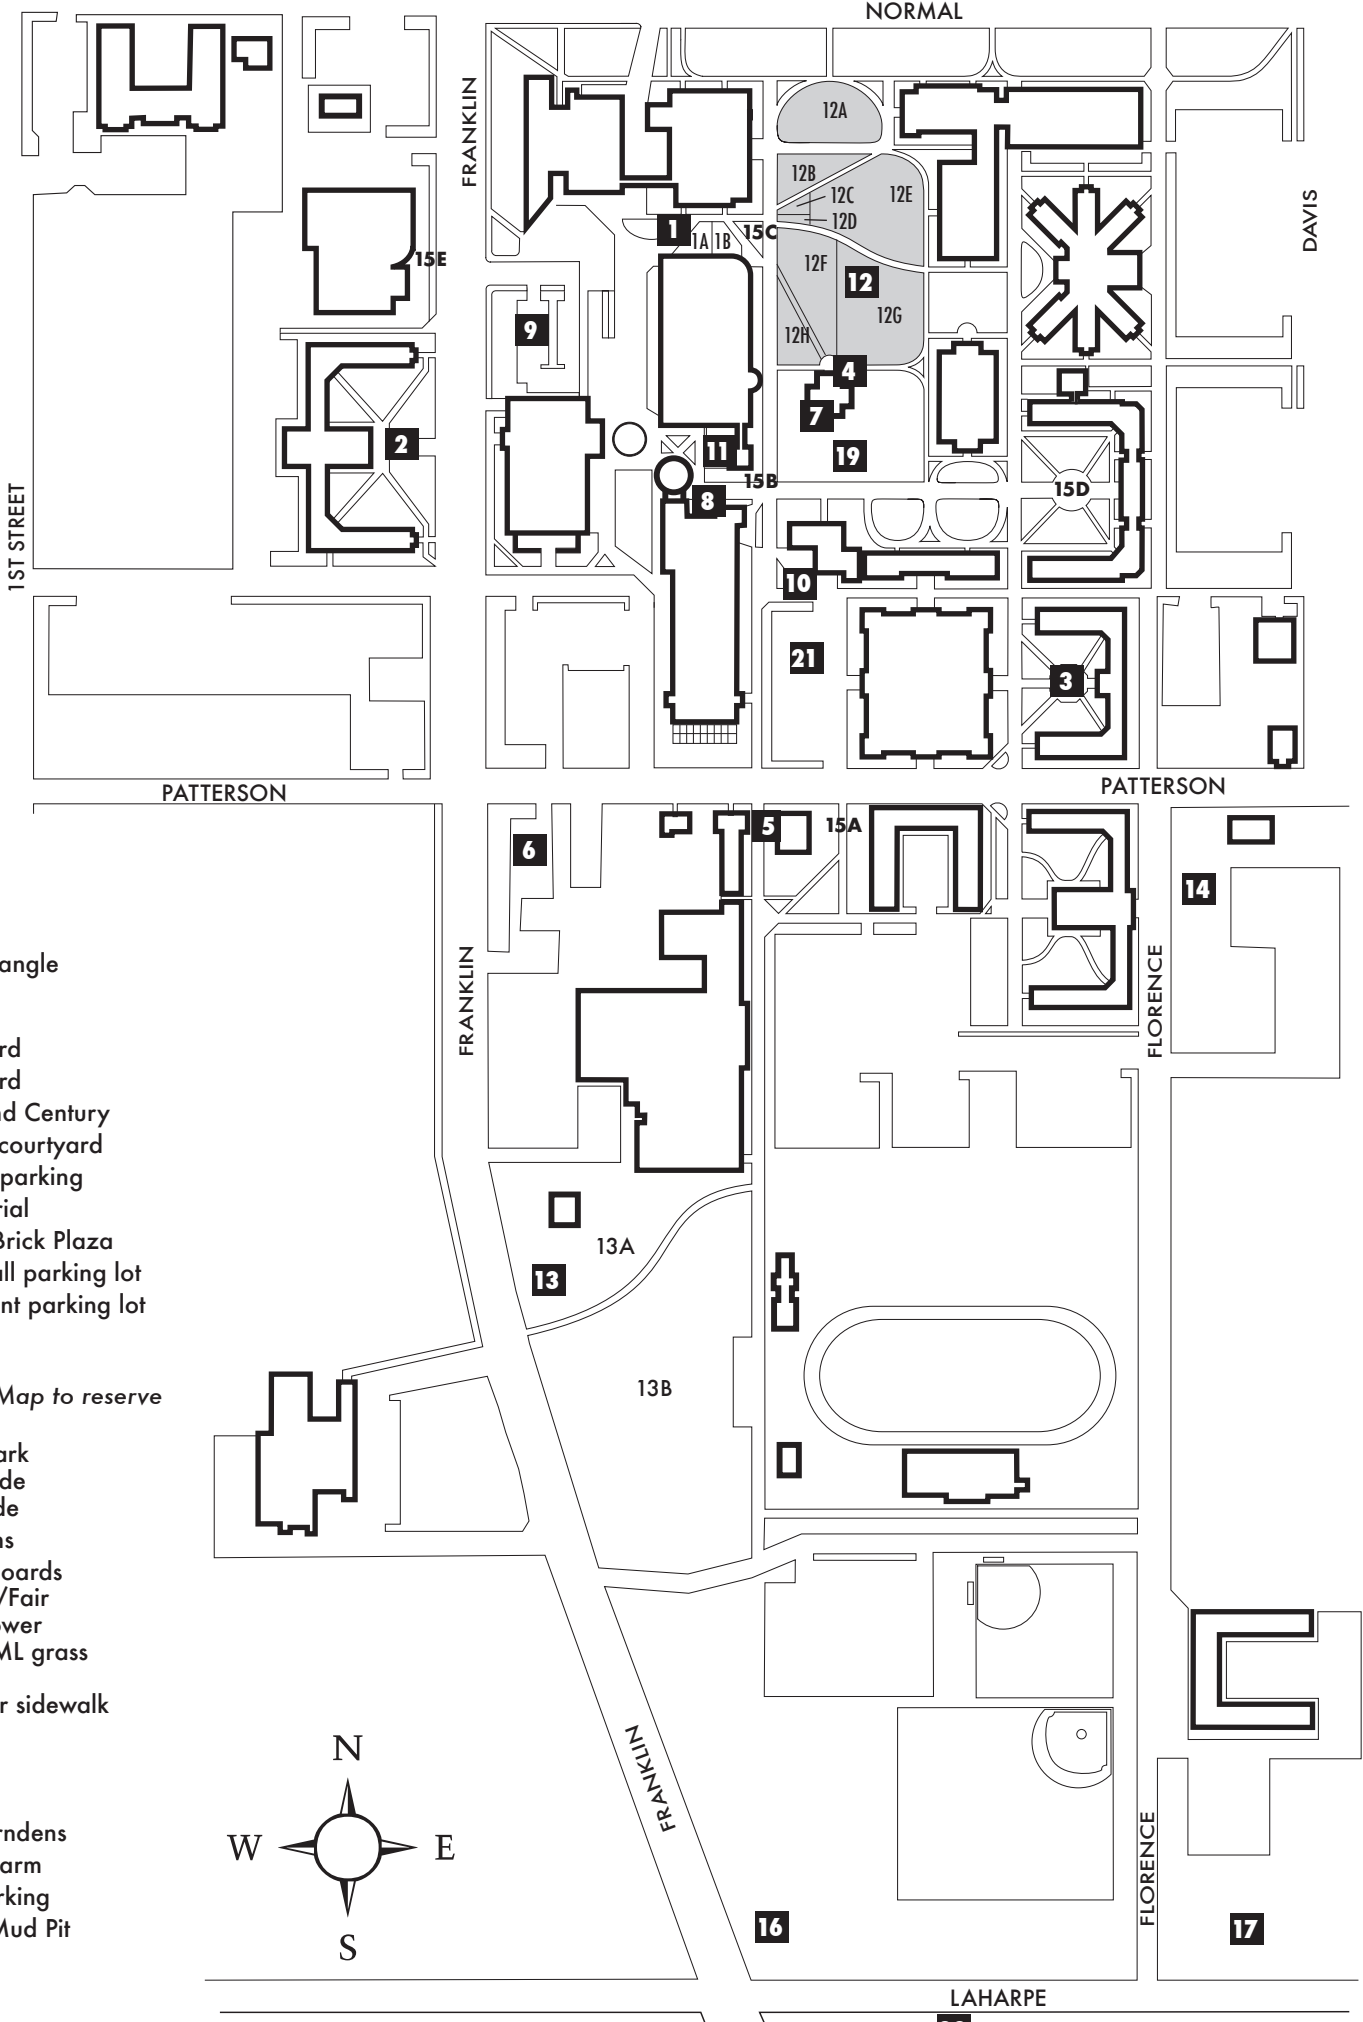

CAMPUS

Location:

- 1 BH/PML Triangle
A: West
B: East
- 2 CH courtyard
- 3 DH courtyard
- 4 Flame to 2nd Century
- 5 Grim-MAC courtyard
- 6 Grim-Smith parking
- 7 Kirk Memorial
- 8 Magruder Brick Plaza
- 9 McClain Hall parking lot
- 10 Physical Plant parking lot
- 11 PML "Pit"
- 12 Quad
See Quad Map to reserve a section
- 13 Red Barn Park
A: North Side
B: South Side
- 14 RH commons
- 15 Sandwich Boards
15A: Adair/Fair
15B: Bell Tower
15C: BH/PML grass
15D: BNB
15E: Rec Ctr sidewalk
- 16 SW Field
- 17 South Field
- 18 Stakes
- 19 Sunken Garndens
- 20 University Farm
- 21 VH/MG parking
- 22 Volleyball Mud Pit