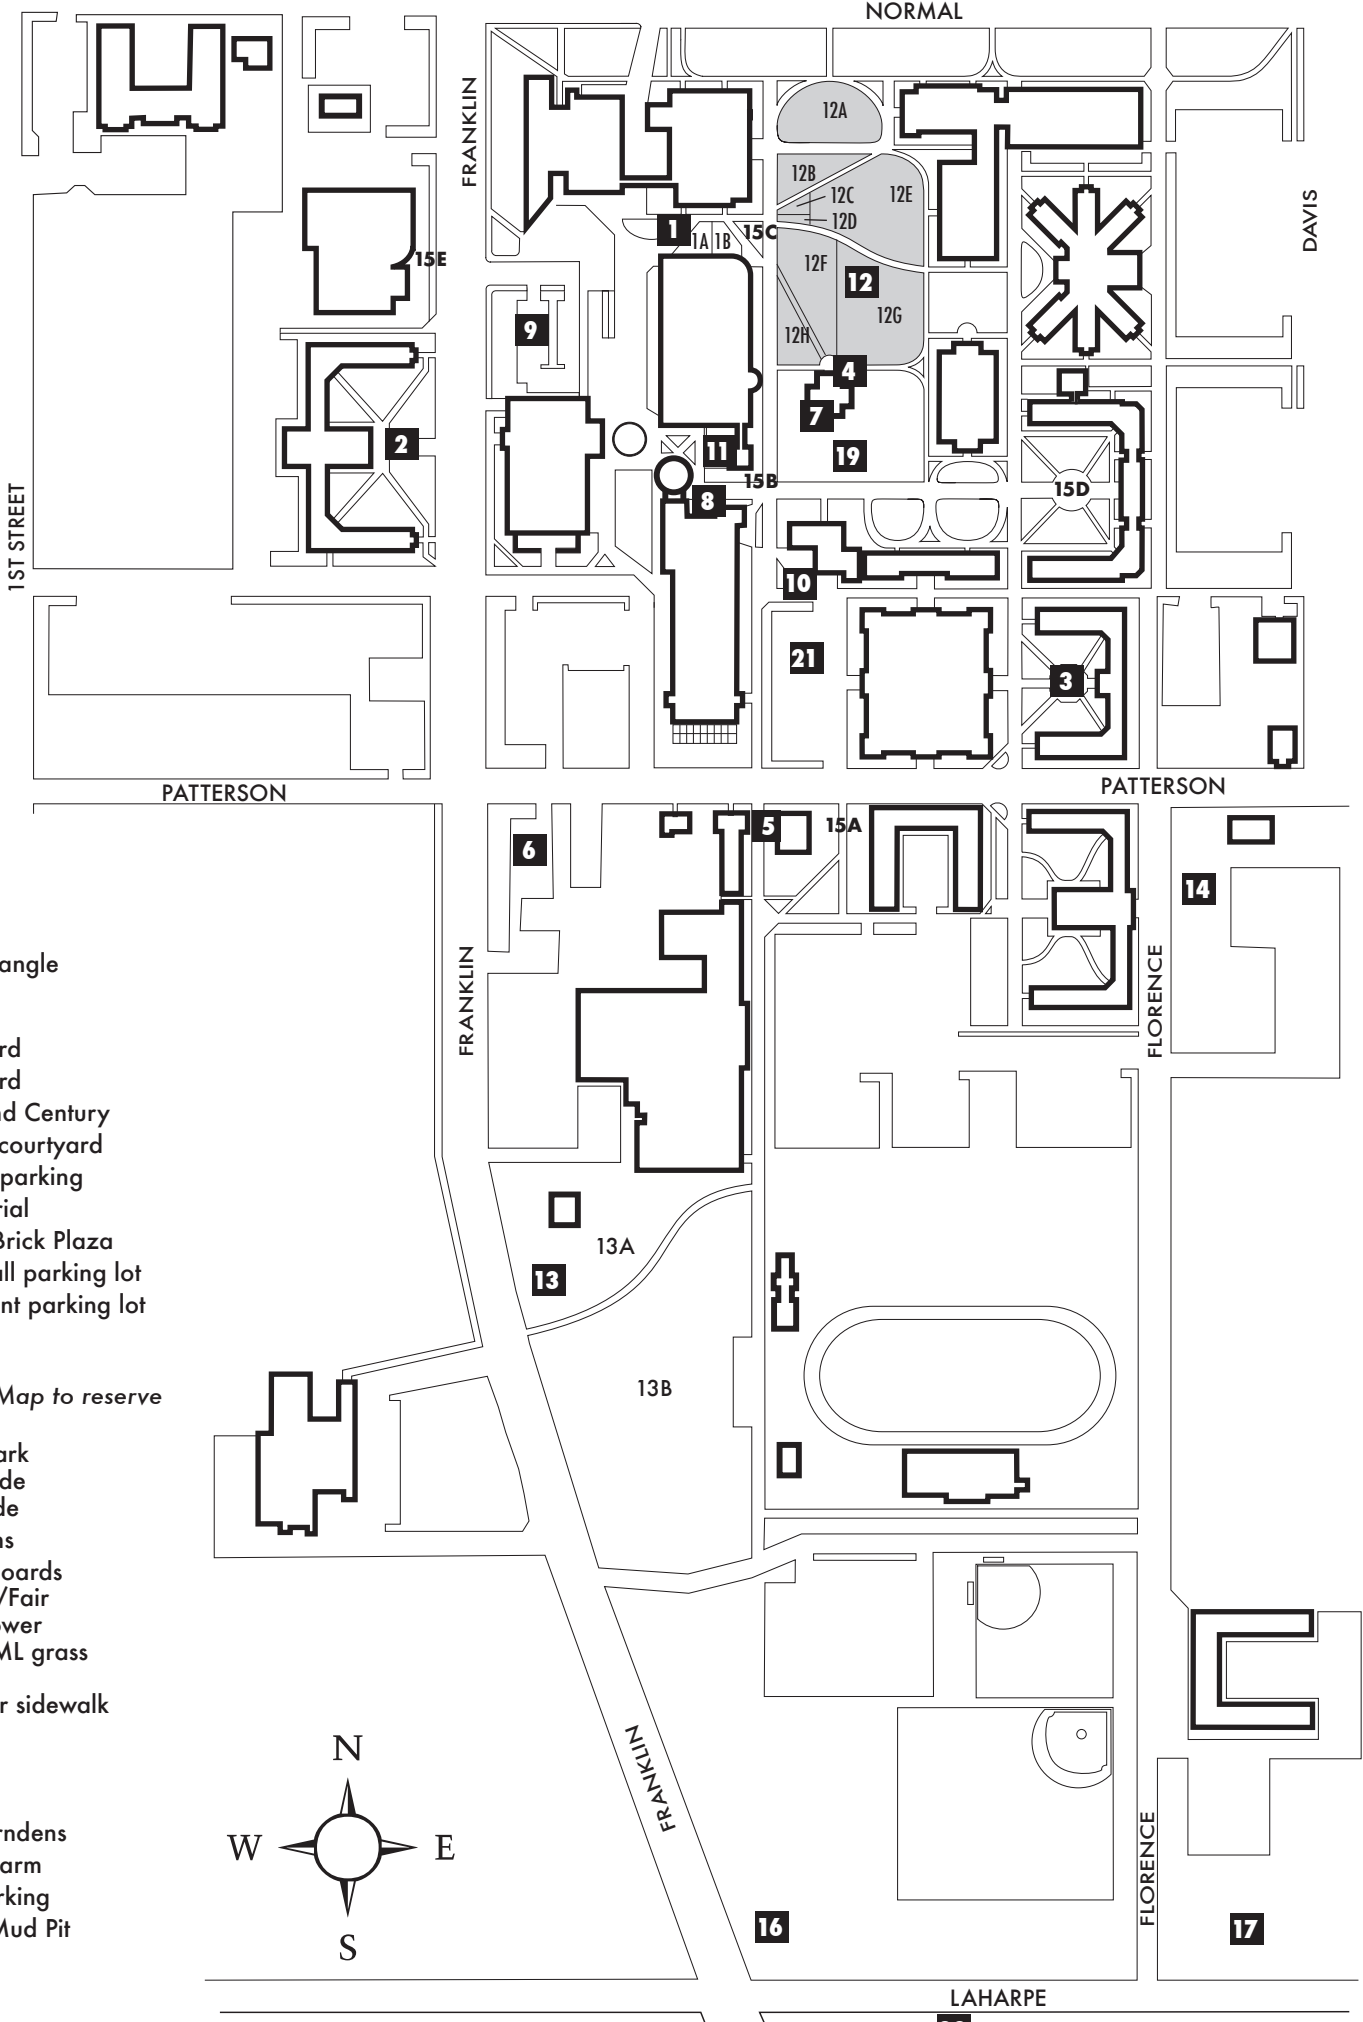

# CAMPUS

**Location:**

- 1 BH/PML Triangle  
A: West  
B: East
- 2 CH courtyard
- 3 DH courtyard
- 4 Flame to 2nd Century
- 5 Grim-MAC courtyard
- 6 Grim-Smith parking
- 7 Kirk Memorial
- 8 Magruder Brick Plaza
- 9 McClain Hall parking lot
- 10 Physical Plant parking lot
- 11 PML "Pit"
- 12 Quad  
*See Quad Map to reserve a section*
- 13 Red Barn Park  
A: North Side  
B: South Side
- 14 RH commons
- 15 Sandwich Boards  
15A: Adair/Fair  
15B: Bell Tower  
15C: BH/PML grass  
15D: BNB  
15E: Rec Ctr sidewalk
- 16 SW Field
- 17 South Field
- 18 Stakes
- 19 Sunken Garndens
- 20 University Farm
- 21 VH/MG parking
- 22 Volleyball Mud Pit