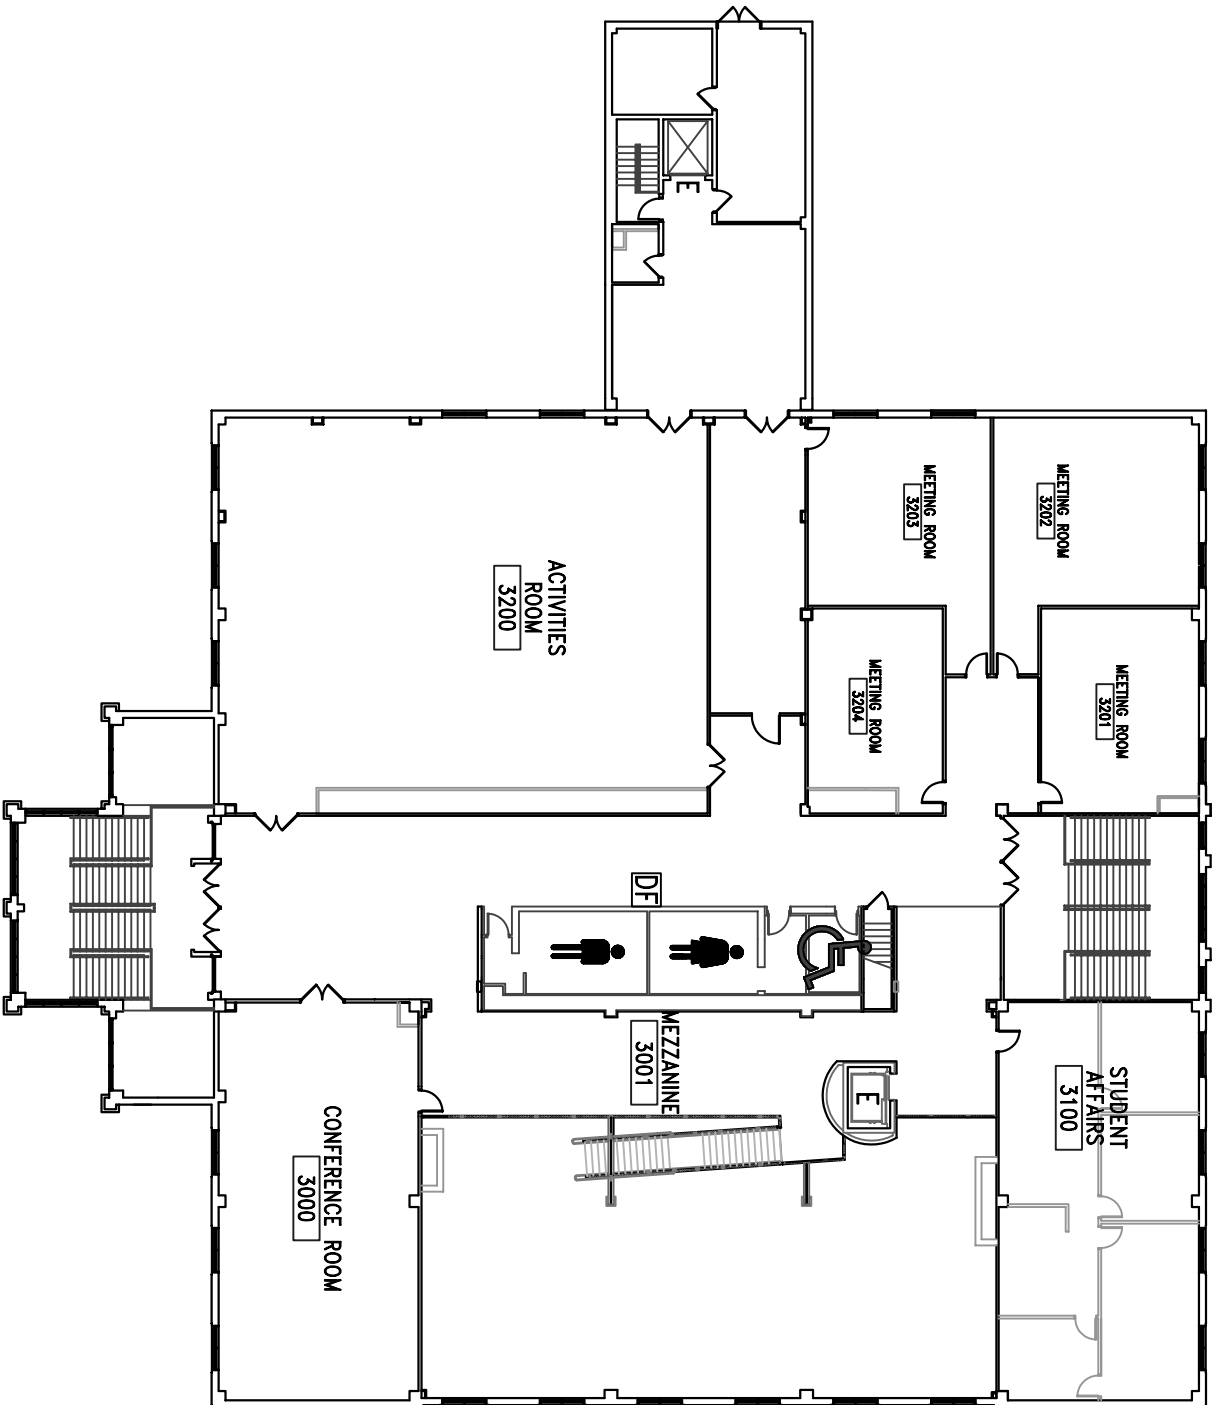

FRANKLIN STREET

SUB 3rd Floor

NTS

FOUNTAIN

LEGEND:	
DRINKING FOUNTAIN	DF
ELEVATOR	E
FOOD/DRINK	FD
HANDICAP RESTROOM	♿
RESTROOM	♂ ♀