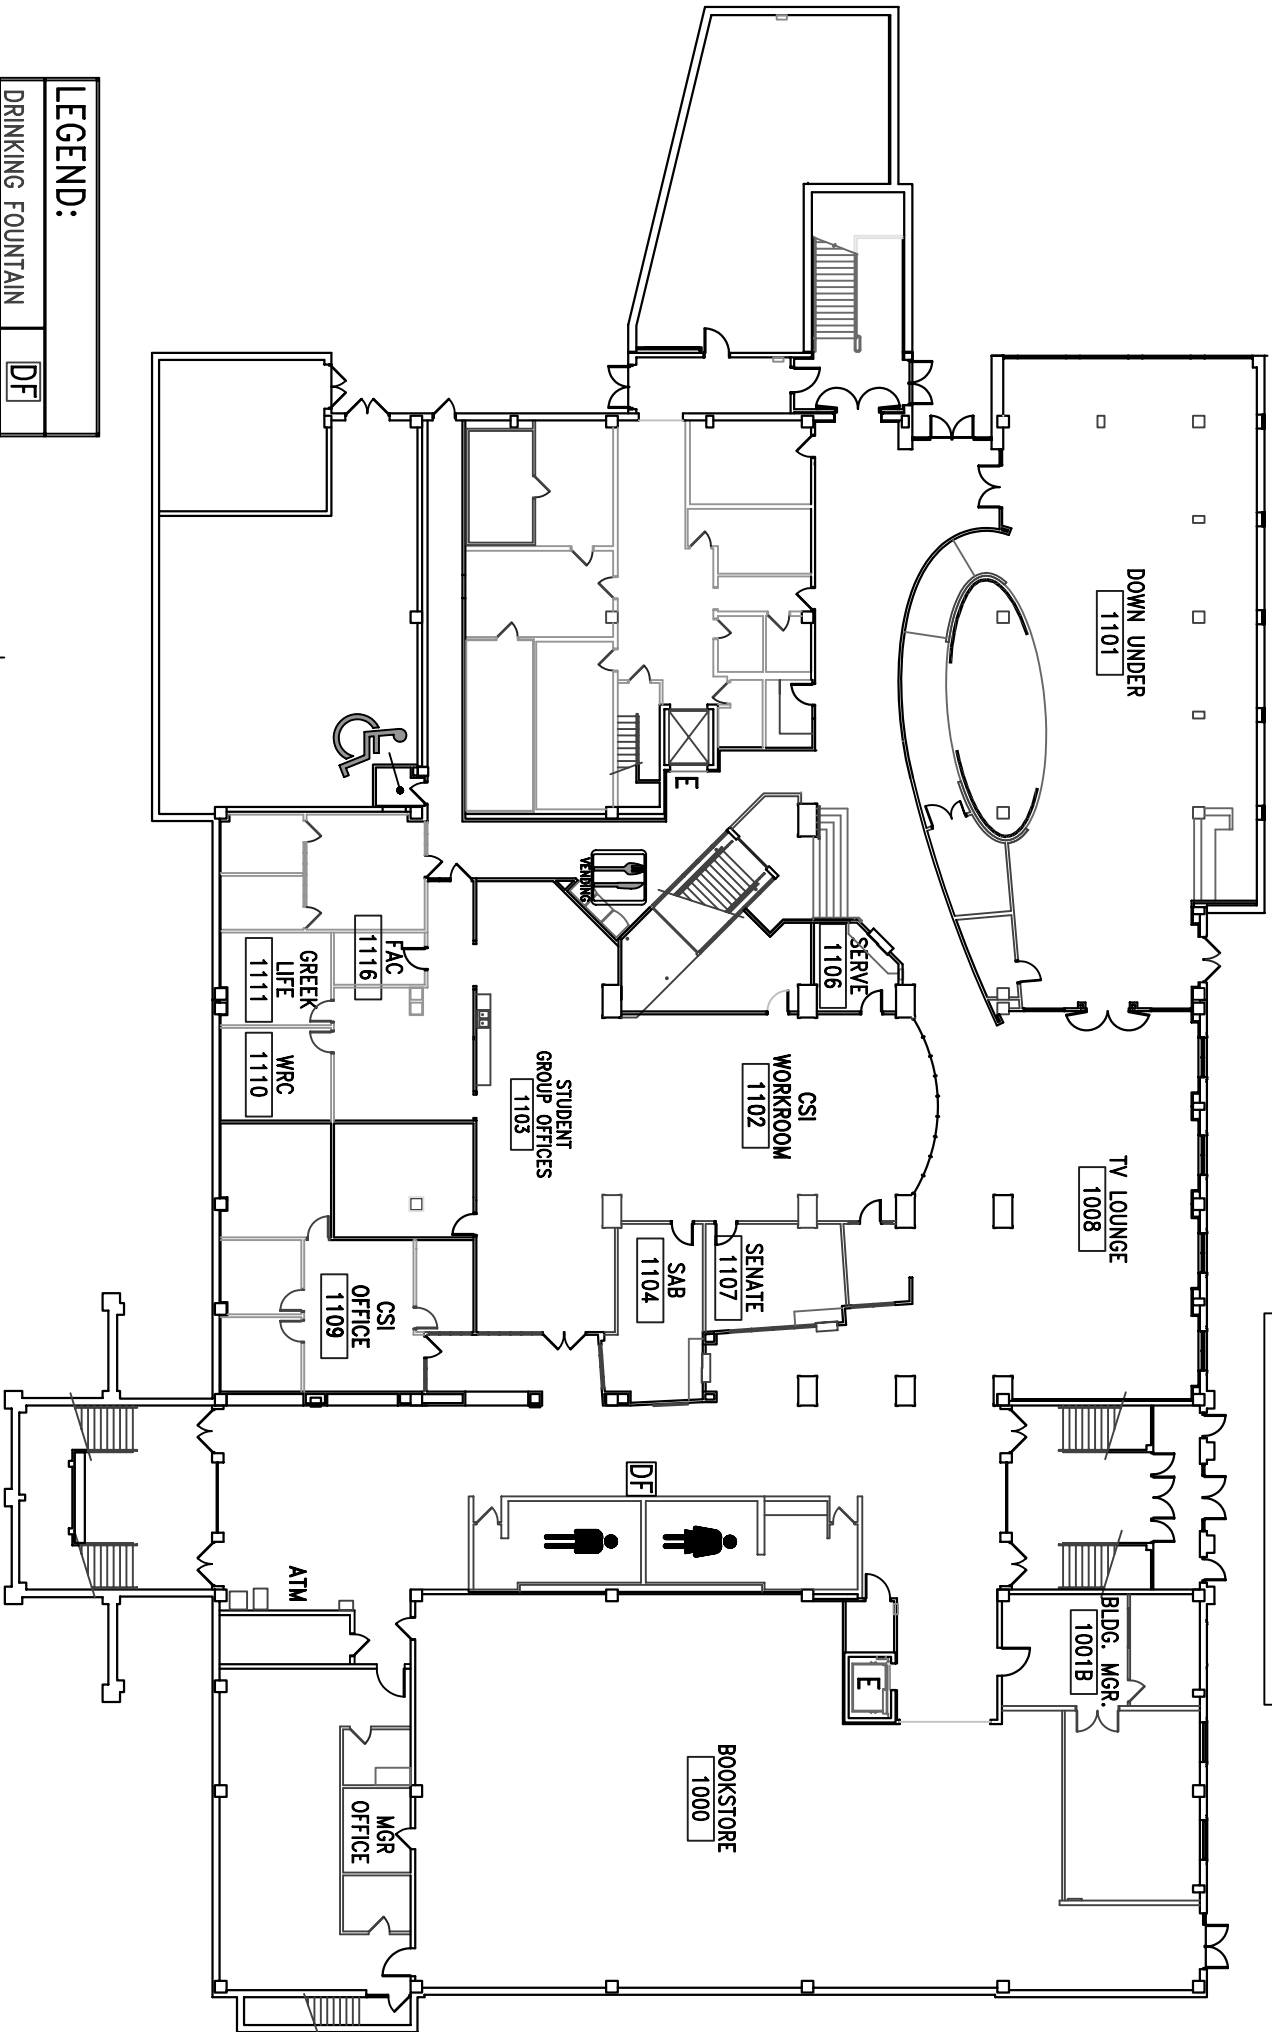

FRANKLIN STREET

LEGEND:	
DRINKING FOUNTAIN	DF
ELEVATOR	E
FOOD/DRINK	FD
HANDICAP RESTROOM	♿
RESTROOM	♂ ♀

SUB 1st Floor

NTS

FOUNTAIN