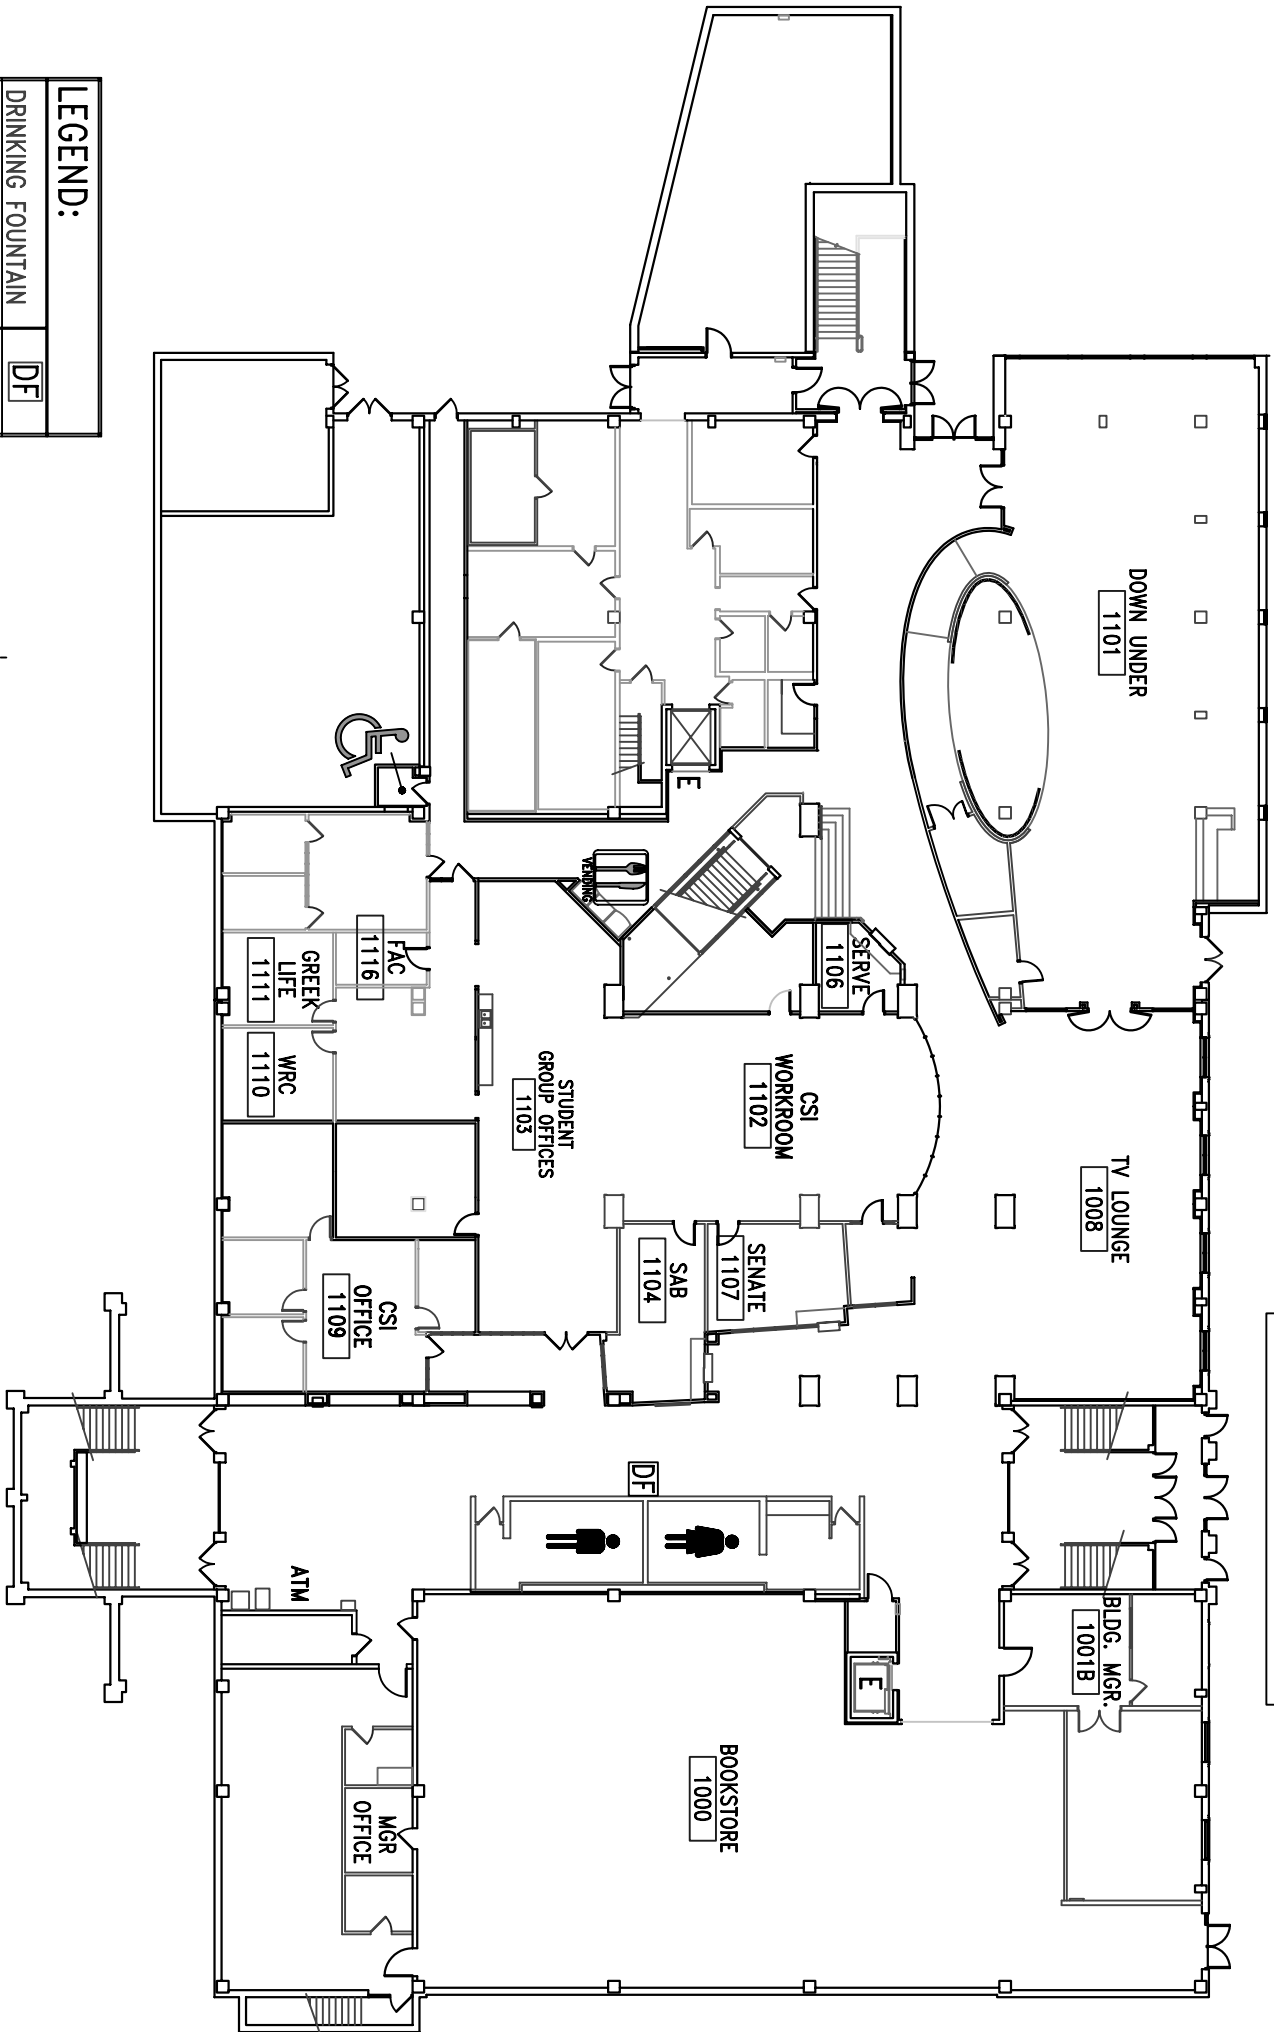

FRANKLIN STREET

LEGEND:	
DRINKING FOUNTAIN	DF
ELEVATOR	E
FOOD/DRINK	[Icon]
HANDICAP RESTROOM	[Icon]
RESTROOM	[Icon]

SUB 1st Floor

NTS

FOUNTAIN