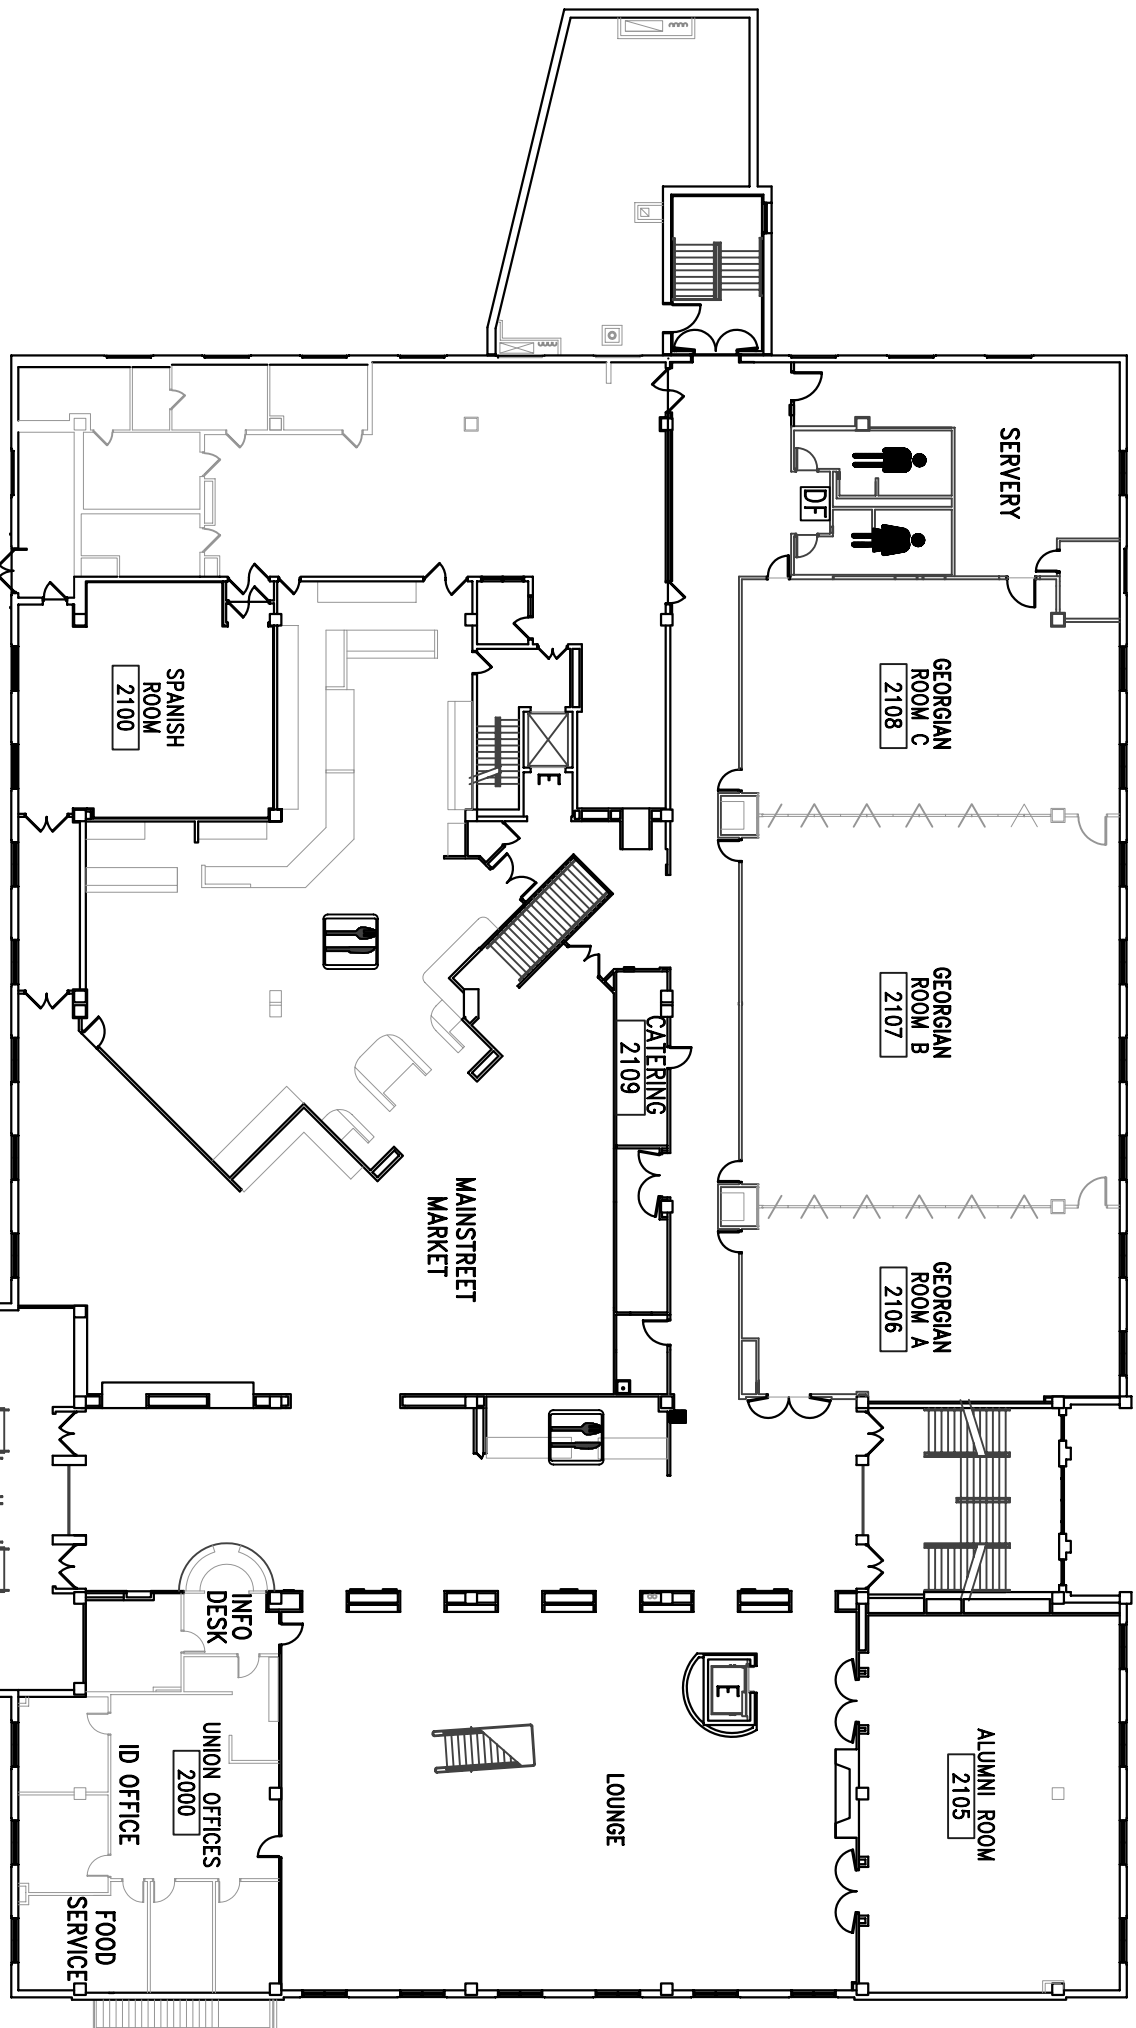

FRANKLIN STREET

<b>LEGEND:</b>	
DRINKING FOUNTAIN	DF
ELEVATOR	E
FOOD/DRINK	FD
HANDICAP RESTROOM	♿
RESTROOM	♂ ♀

SUB 2nd Floor

NTS

FOUNTAIN