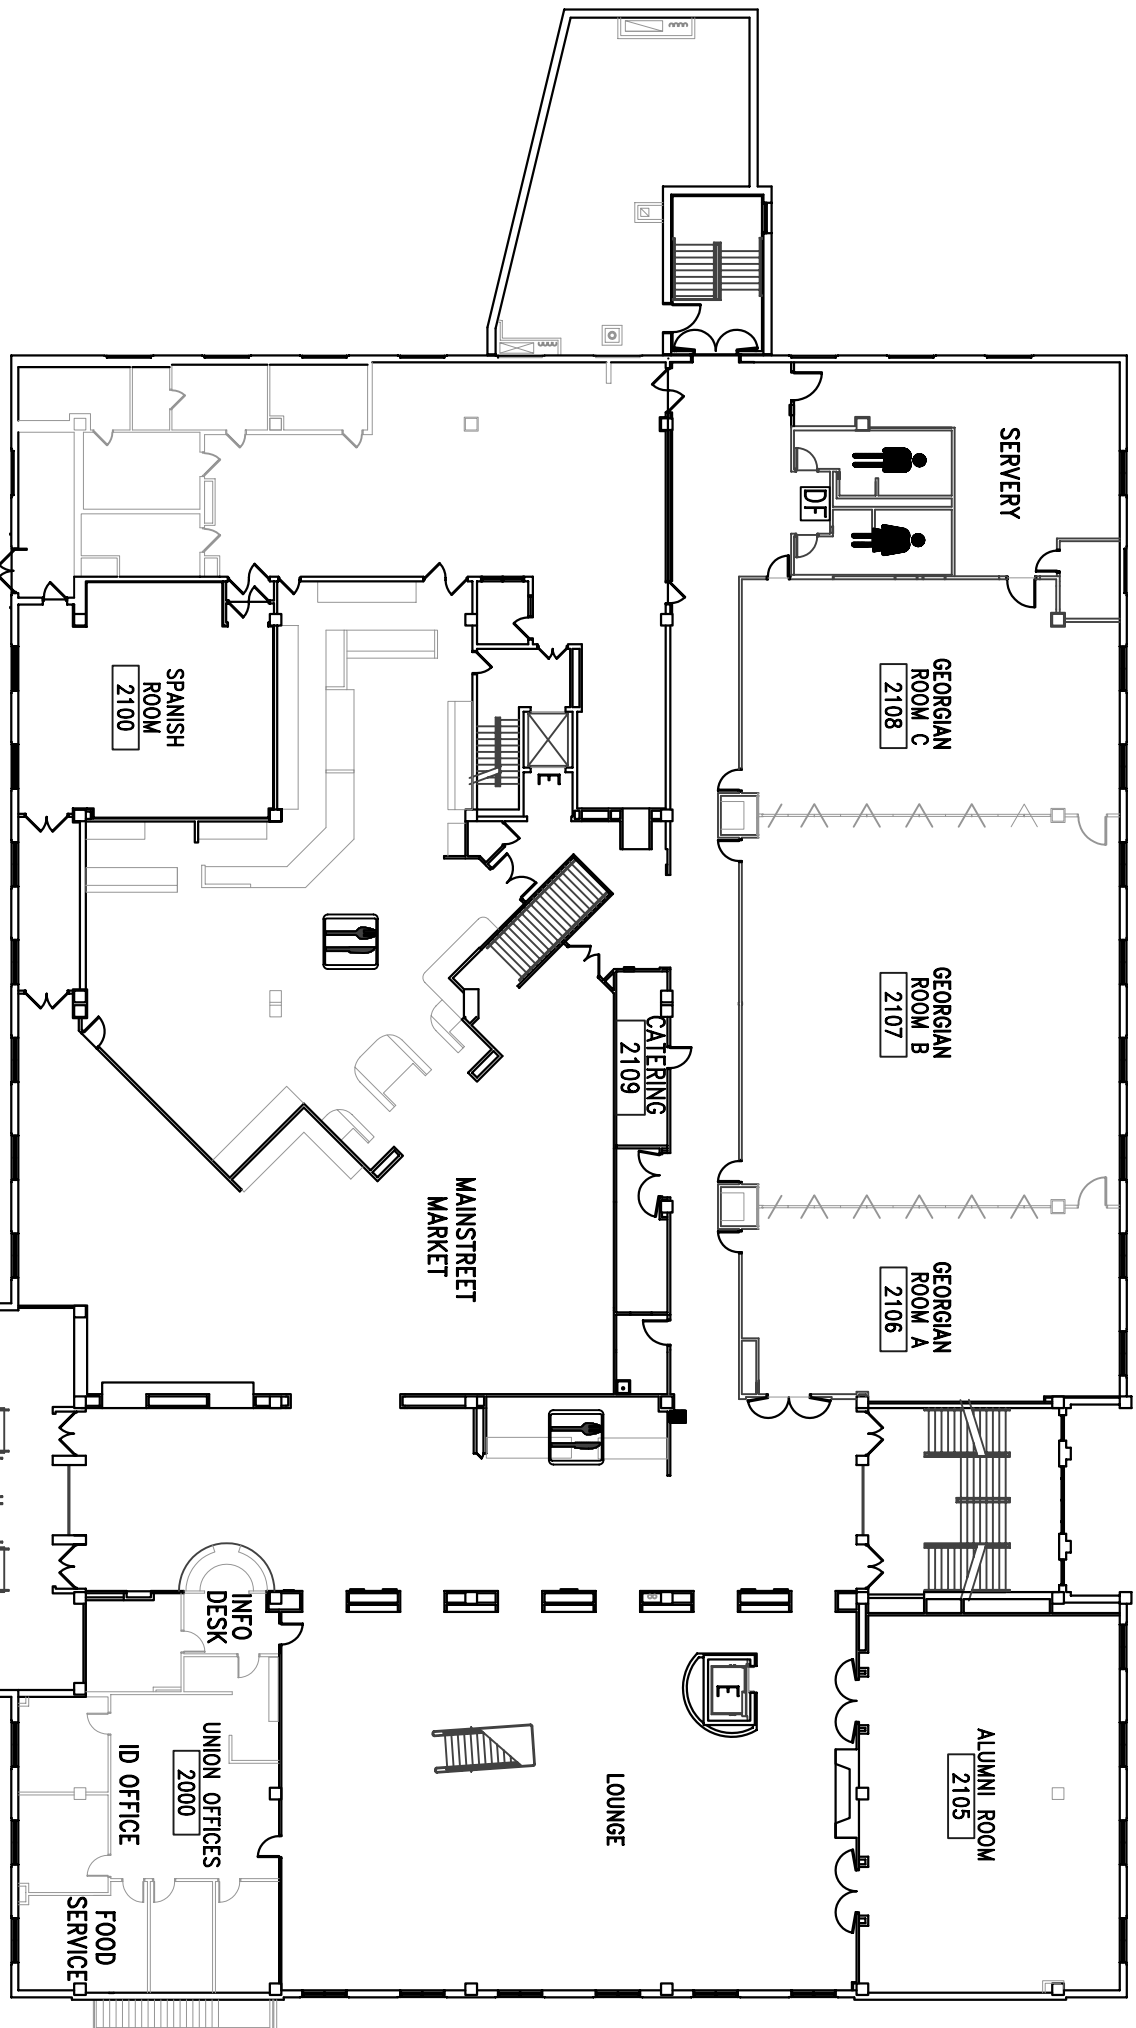

FRANKLIN STREET

LEGEND:	
DRINKING FOUNTAIN	DF
ELEVATOR	E
FOOD/DRINK	FD
HANDICAP RESTROOM	♿
RESTROOM	♂ ♀

SUB 2nd Floor

NTS

FOUNTAIN