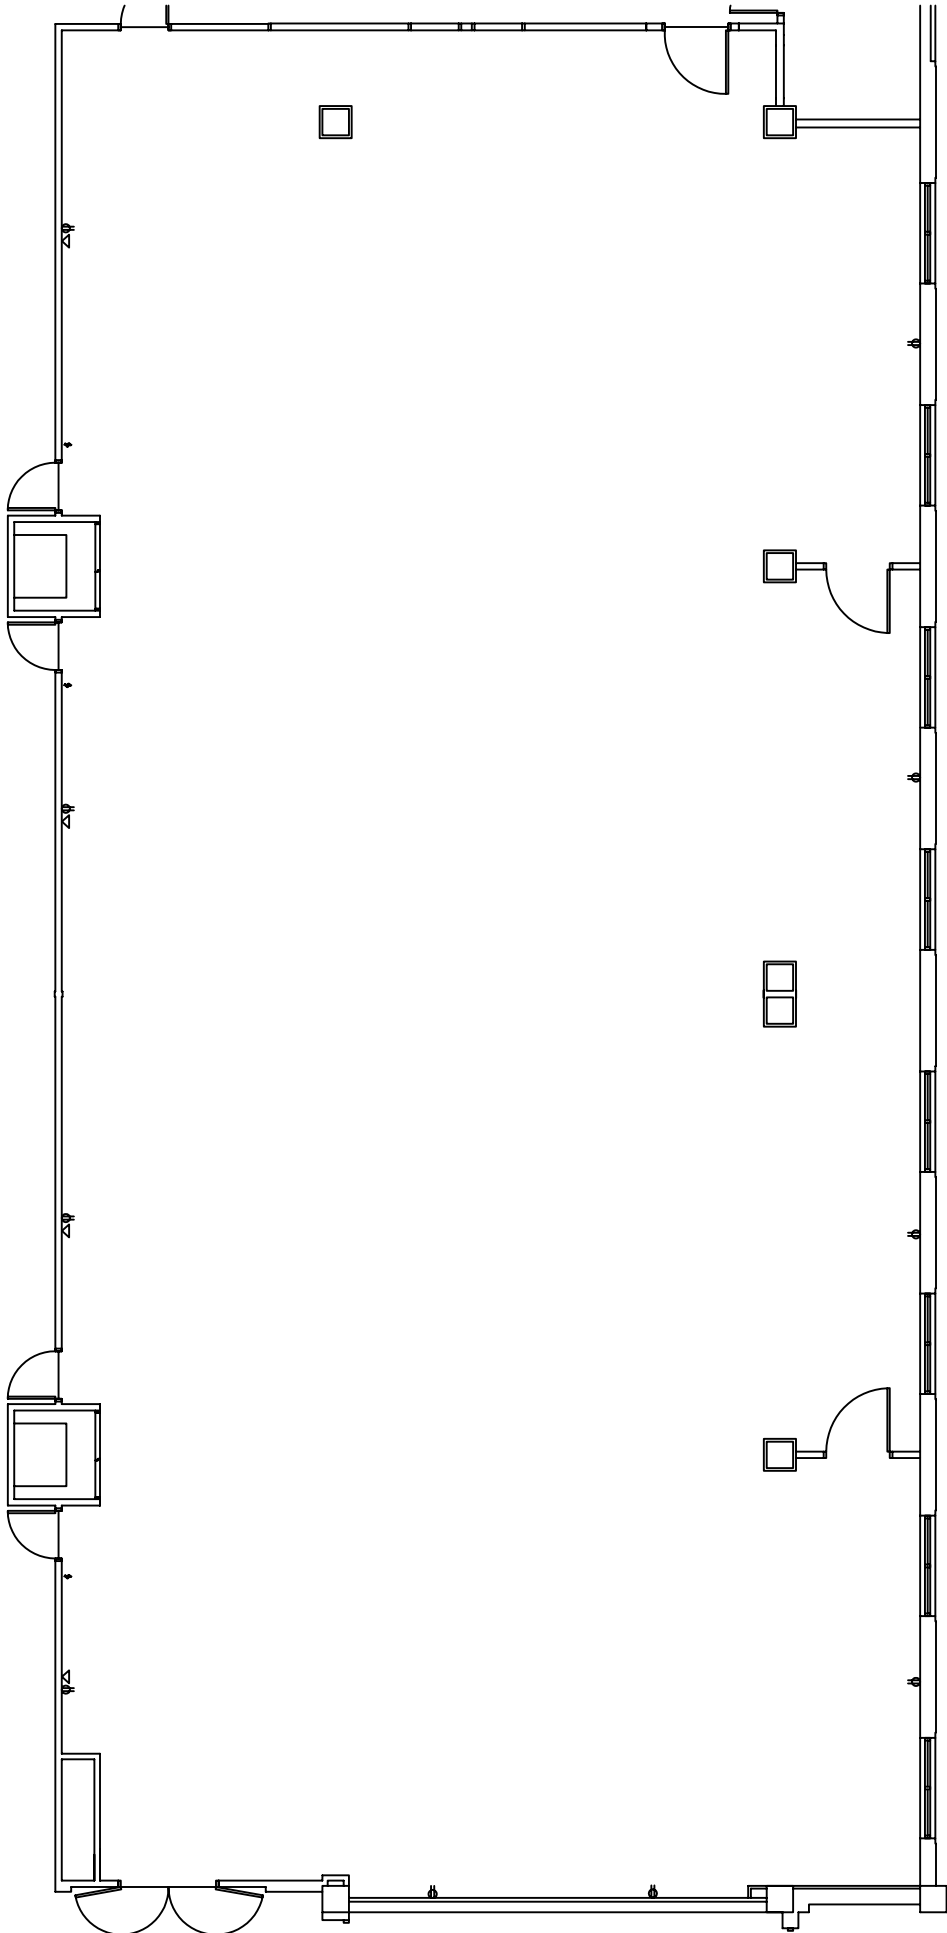

LEGEND	
\$	SINGLE POLE SWITCH
⊖	DUPLEX OUTLET
▽	DATA/PHONE JACK
TV	TELEVISION JACK

GEORGIAN ROOMS
SUB / 2ND FLOOR
NTS